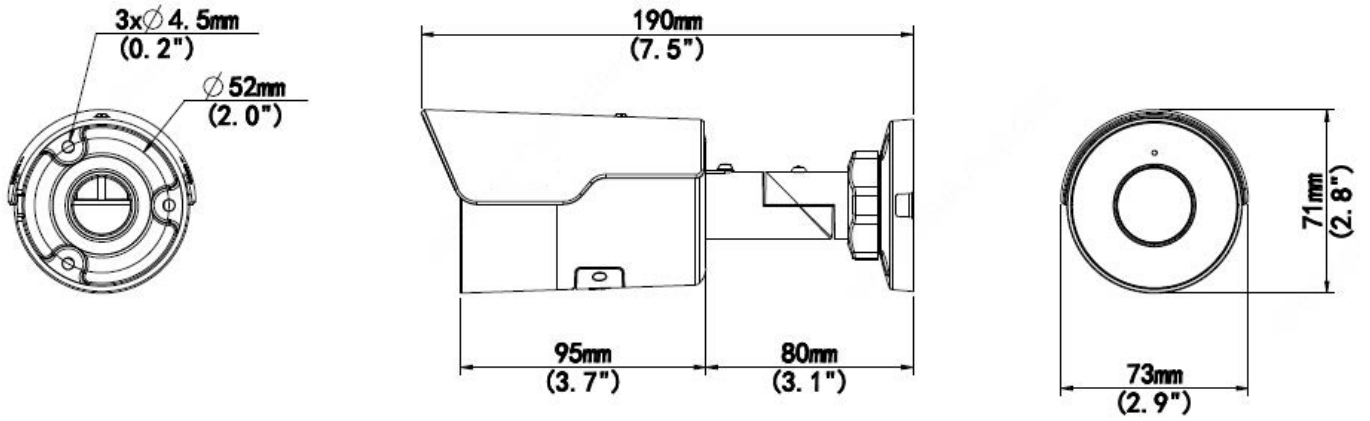

## Specifications

IV-BUF28CLL8MP-LT					
<b>Camera</b>					
Sensor	1/2.7", 8.0 megapixel, progressive scan, CMOS				
Minimum Illumination	Support Easystar: Colour: 0.005Lux ( F1.6, AGC ON) 0Lux with IR on				
Day/Night	IR-cut filter with auto switch (ICR)				
Shutter	Auto/Manual, 1~1/100000 s				
Adjustment angle	Pan: 0° to 360° ,Tilt: 0° to 90° ,Rotate: 0° to 360°				
S/N	>56dB				
WDR	120dB				
<b>Lens</b>					
Lens Type	2.8mm and 4.0mm @1.6, Fixed-focal				
Lens Mount	M12				
Angle of View (H)	112.9°				
Angle of View (V)	59.1°				
Angle of View (D)	121.2°				
<b>DORI</b>					
DORI Distance	Lens	Detect(m)	Observe(m)	Recognize(m)	Identify(m)
	2.8mm	84	33.6	16.8	8.4
<b>Illuminator</b>					
IR Range	Up to 50m (164 ft) IR range				
Wavelength	850nm				
IR On/Off Control	Auto/Manual				
<b>Video</b>					
Video Compression	Ultra 265, H.265, H.264, MJPEG				
H.264 code profile	Baseline Profile, Main Profile, High Profile				
Frame Rate	Main Stream: 8MP (3840*2160), Max 20fps; 5MP (3072*1728), Max 30fps; 4MP (2560*1440), Max 30fps; 1080P (1920*1080), Max 30fps; Sub Stream: 1080P (1920*1080), Max 30fps;720P (1280*720), Max 30fps; D1 (720*576), Max 30fps; 640*360,Max 30fps; 2CIF(704*288), Max 30fps; CIF(352*288), Max 30fps;				
Video Bit Rate	128 Kbps~16 Mbps				
U-code	Supported				
9:16 Corridor Mode	Supported				
OSD	Up to 4 OSDs				
Privacy Mask	Up to 4 areas				
ROI	Up to 8 areas				
Motion Detection	Up to 4 areas				
<b>Image</b>					
White Balance	Auto/Outdoor/Fine Tune/Sodium Lamp/Locked/Auto2				
Image Setting	Image rotation, brightness, saturation, contrast, sharpness, gain adjustable by web browser				
Digital noise reduction	2D/3D DNR				
Smart IR	Support				

## Dimensions